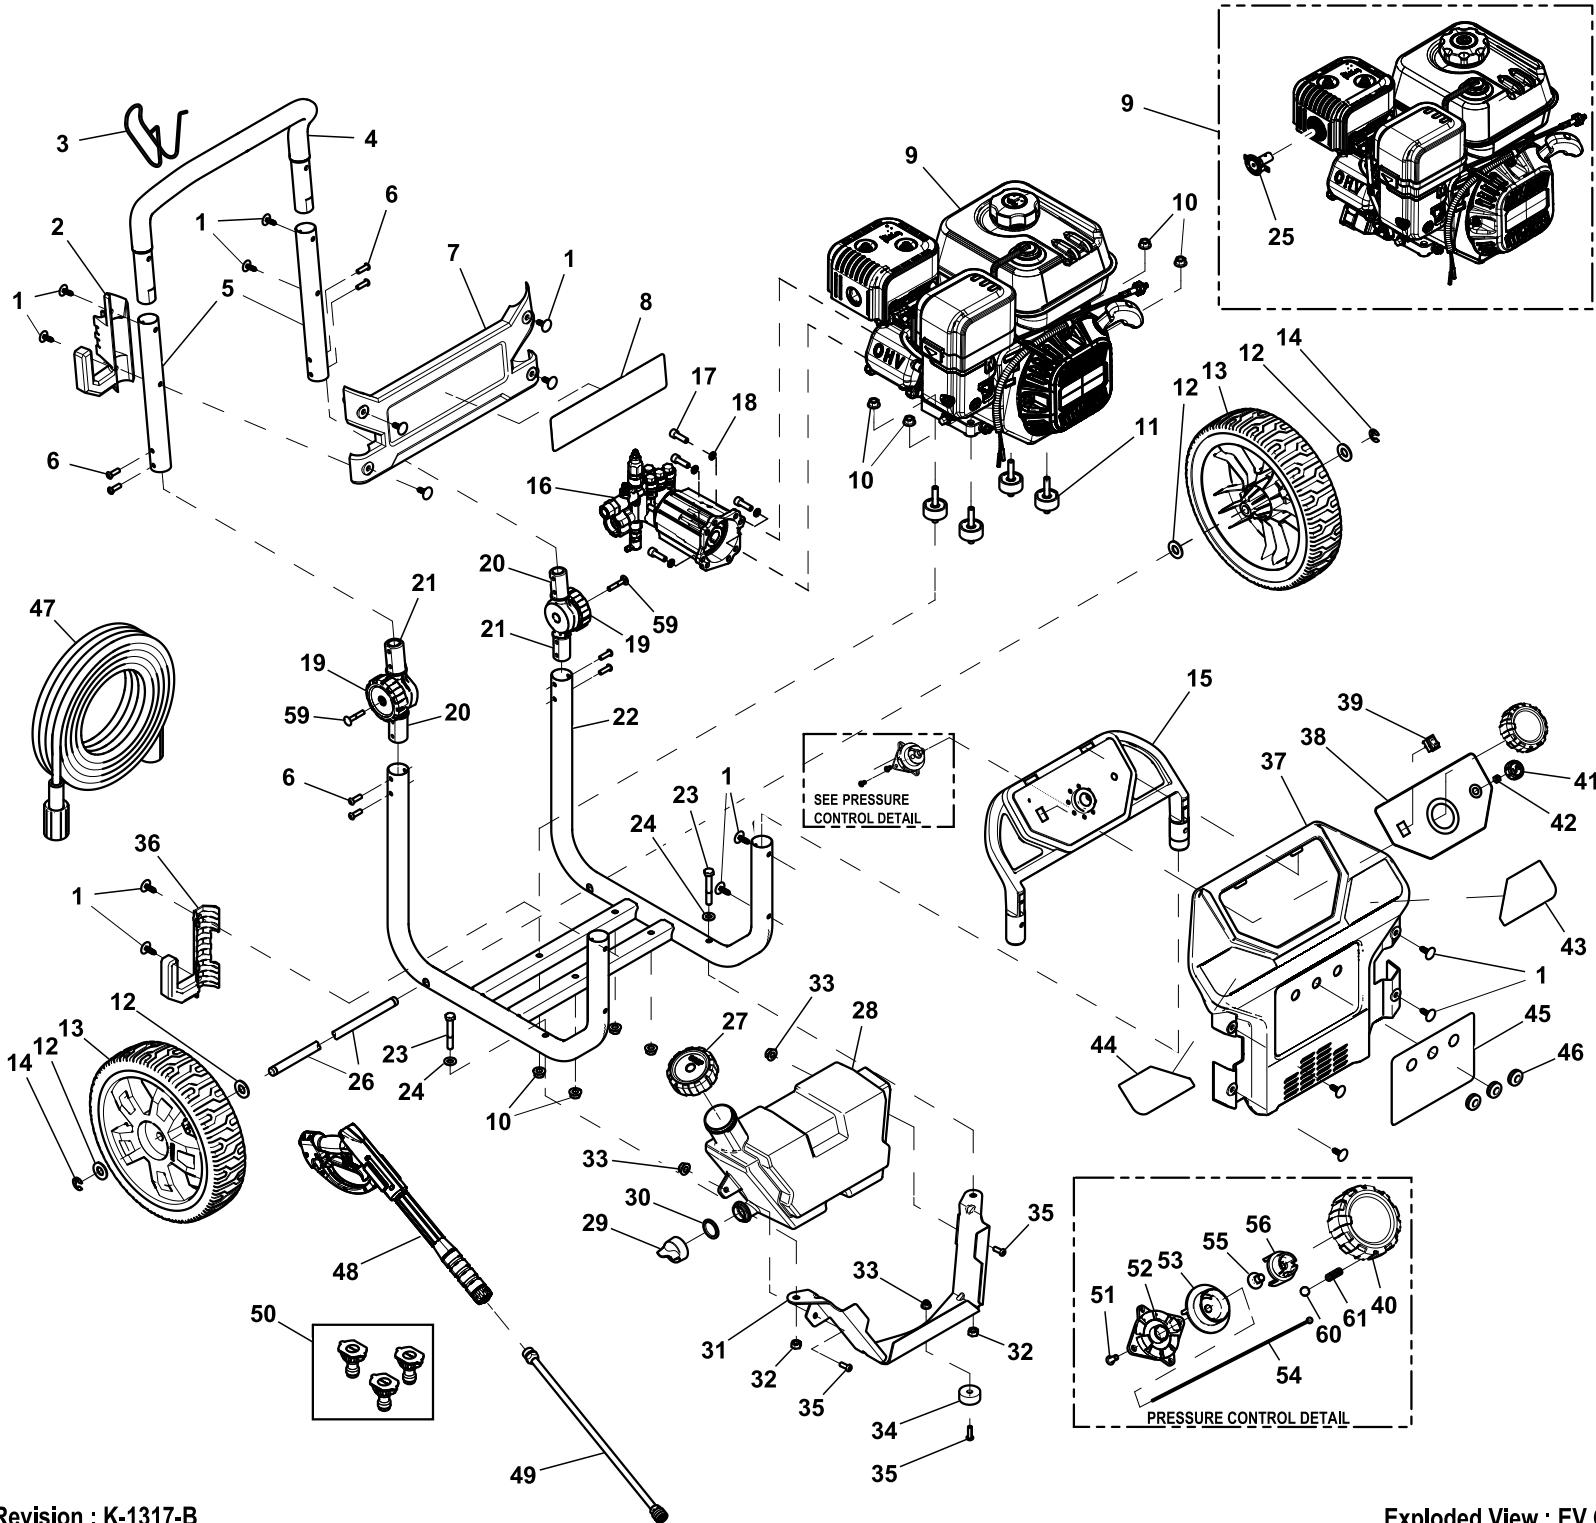

GROUP EV

GROUP EV

ITEM	PART	QTY.	DESCRIPTION
1	0K0435	16	FASTNER, RIBBED SHANK CHRSTM TR
2	0K0044	1	CAP W/GUN-WAND
3	0J3052	1	HOOK-HOSE
4	0K0042	1	HANDLE
5	0J9729	2	TUBE-HANDLE
6	0J1545	8	SCREW BHSP M6 X 19MM
7	0K0041	1	BILLBOARD-UPPER
8	0K0444	1	DECAL HANDLE (3000)
	0K0444A	1	DECAL HANDLE (3100)
9	0K5514	1	ENGINE 212CC G19 EPA3 (3000 & 3100)
	0K5516	1	ENGINE 212CC G19 EPA3 CARB (3000 & 3100)
10	067989	8	NUT HEX FL WHIZ M8-1.25
11	021217	4	VIB MNT 16 X 35 X M8-1.25
12	022304	4	WASHER FLAT 1/2 ZINC
13	0K0256A	2	WHEEL 11" X 2.5" X 0.5"
14	0K0982	2	RING SNAP 1/2 TYPE E
15	0K0046	1	BILLBOARD-LOWER CONTROL
16	0J7764	1	PUMP, AXIAL-2.5GPM 3000PSI
17	0J3315	4	SCREW SHC M8-1.25 X 25 C8.8
18	092479	4	WASHER LOCK M8 RIBBED
19	0J9741	2	CAP-KNOB, HANDLE
20	0J9646	2	HINGE PLATE HANDLE
21	0J9645	2	HINGE PLATE FRAME
22	0J9708	1	WELDMENT TUBE FRAME BLACK
23	0J3317	2	SCREW HHC M8-1.25 X 55 PC8.8
24	022145	2	WASHER FLAT 5/16-M8 ZINC
25	0K1851	1	SPARK ARRESTER (CARB ENGINE ONLY)
26	0J9739	1	AXLE, 1/2" DIA
27	0J9793	1	CAP-CHEMICAL FILL
28	0K0257	1	TANK-CHEMICAL
29	0J9794	1	CAP-DRAIN
30	0K1964	1	GASKET, CAP DRAIN
31	0K1814	1	BRACKET-MOUNTING FOOT, WELDED
32	049820	2	NUT HEX LOCK M8-1.25 NY INS